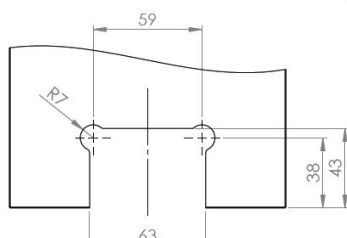

PRODUCT SHEET

Description:

Shower Hinge "Rio", Wall/Glass, SS-Look, Centre Back Plate , 8-10mm Glass Thickness, W/15 DG Angle Adjustment Function, & 25DG Return Function, Brass Material, Hidden Screws., Black Fiber Gaskets: 2 x 1mm & 2 x 2mm Thickness., Load Capacity Pr. Pair: 45kg

Item number:

15.23.881-0

Units	Box	Carton	HS Code	Barcode
Pcs.	1	20	8302100090	
				5704866500524

SISO A/S

Mileparken 11
DK-2740 Skovlunde
Denmark
VAT: 24786013

Phone +45 45 830 900

www.siso.dk
siso@siso.dk

Danske Bank
Nytorv Branch
Copenhagen
SWIFT: DABADKKK

Account no.
4180 3112 112936
IBAN Account
DK7230003112112936