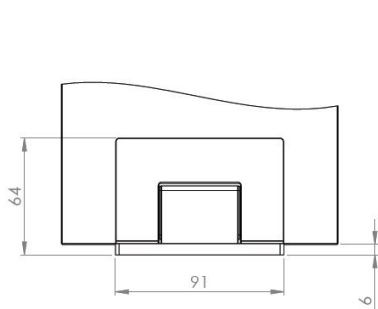

PRODUCT SHEET

Description:

Shower Hinge "Rio", Wall/Glass, SS-Look, Centre Back Plate , 8-10mm Glass Thickness, W/15 DG Angle Adjustment Function, & 25DG Return Function, Brass Material, Hidden Screws., Black Fiber Gaskets: 2 x 1mm & 2 x 2mm Thickness., Load Capacity Pr. Pair: 45kg

Item number:

15.23.881-0

Units	Box	Carton	HS Code	Barcode
Pcs.	1	20	8302100090	
				5704866500524

SISO A/S

Mileparken 11
DK-2740 Skovlunde
Denmark
VAT: 24786013

Phone +45 45 830 900

www.siso.dk
siso@siso.dk

Danske Bank
Nytorv Branch
Copenhagen
SWIFT: DABADKKK

Account no.
4180 3112 112936
IBAN Account
DK7230003112112936