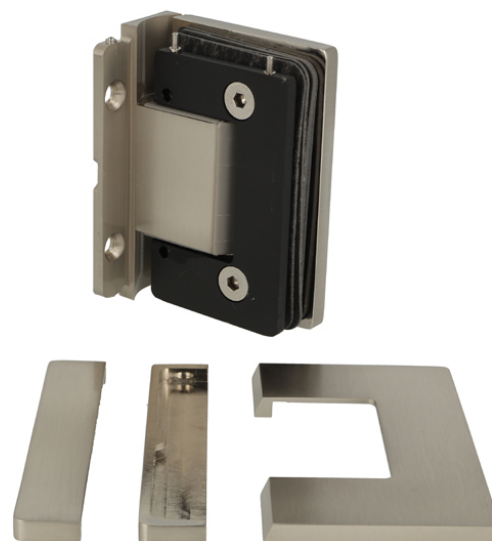

PRODUCT SHEET

Description:

Shower Hinge "Rio", Wall/Glass, SS-Look, Centre Back Plate , 8-10mm Glass Thickness, W/15 DG Angle Adjustment Function, & 25DG Return Function, Brass Material, Hidden Screws., Black Fiber Gaskets: 2 x 1mm & 2 x 2mm Thickness., Load Capacity Pr. Pair: 45kg

Item number:

15.23.881-0

Units	Box	Carton	HS Code	Barcode
Pcs.	1	20	8302100090	
				5704866500524

SISO A/S

Mileparken 11
DK-2740 Skovlunde
Denmark
VAT: 24786013

Phone +45 45 830 900

www.siso.dk
siso@siso.dk

Danske Bank
Nytorv Branch
Copenhagen
SWIFT: DABADKKK

Account no.
4180 3112 112936
IBAN Account
DK7230003112112936