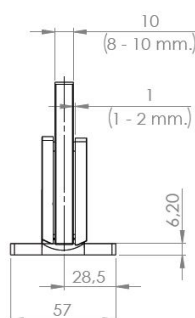

## Description:

Shower Hinge "Rio", Wall/Glass, SS-Look, Centre Back Plate , 8-10mm Glass Thickness, W/15 DG Angle Adjustment Function, & 25DG Return Function, Brass Material, Hidden Screws., Black Fiber Gaskets: 2 x 1mm & 2 x 2mm Thickness., Load Capacity Pr. Pair: 45kg

## Item number:

15.23.881-0

Units	Box	Carton	HS Code	Barcode
Pcs.	1	20	8302100090	
				5704866500524