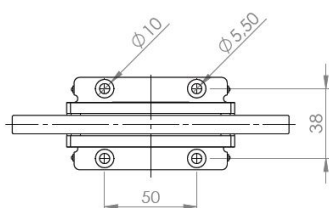

PRODUCT SHEET

Description:

Shower Hinge "Rio", Wall/Glass, SS-Look, Centre Back Plate , 8-10mm Glass Thickness, W/15 DG Angle Adjustment Function, & 25DG Return Function, Brass Material, Hidden Screws., Black Fiber Gaskets: 2 x 1mm & 2 x 2mm Thickness., Load Capacity Pr. Pair: 45kg

Item number:

15.23.881-0

Units	Box	Carton	HS Code	Barcode
Pcs.	1	20	8302100090	
				5704866500524

SISO A/S

Mileparken 11
DK-2740 Skovlunde
Denmark
VAT: 24786013

Phone +45 45 830 900

www.siso.dk
siso@siso.dk

Danske Bank
Nytorv Branch
Copenhagen
SWIFT: DABADKKK

Account no.
4180 3112 112936
IBAN Account
DK7230003112112936